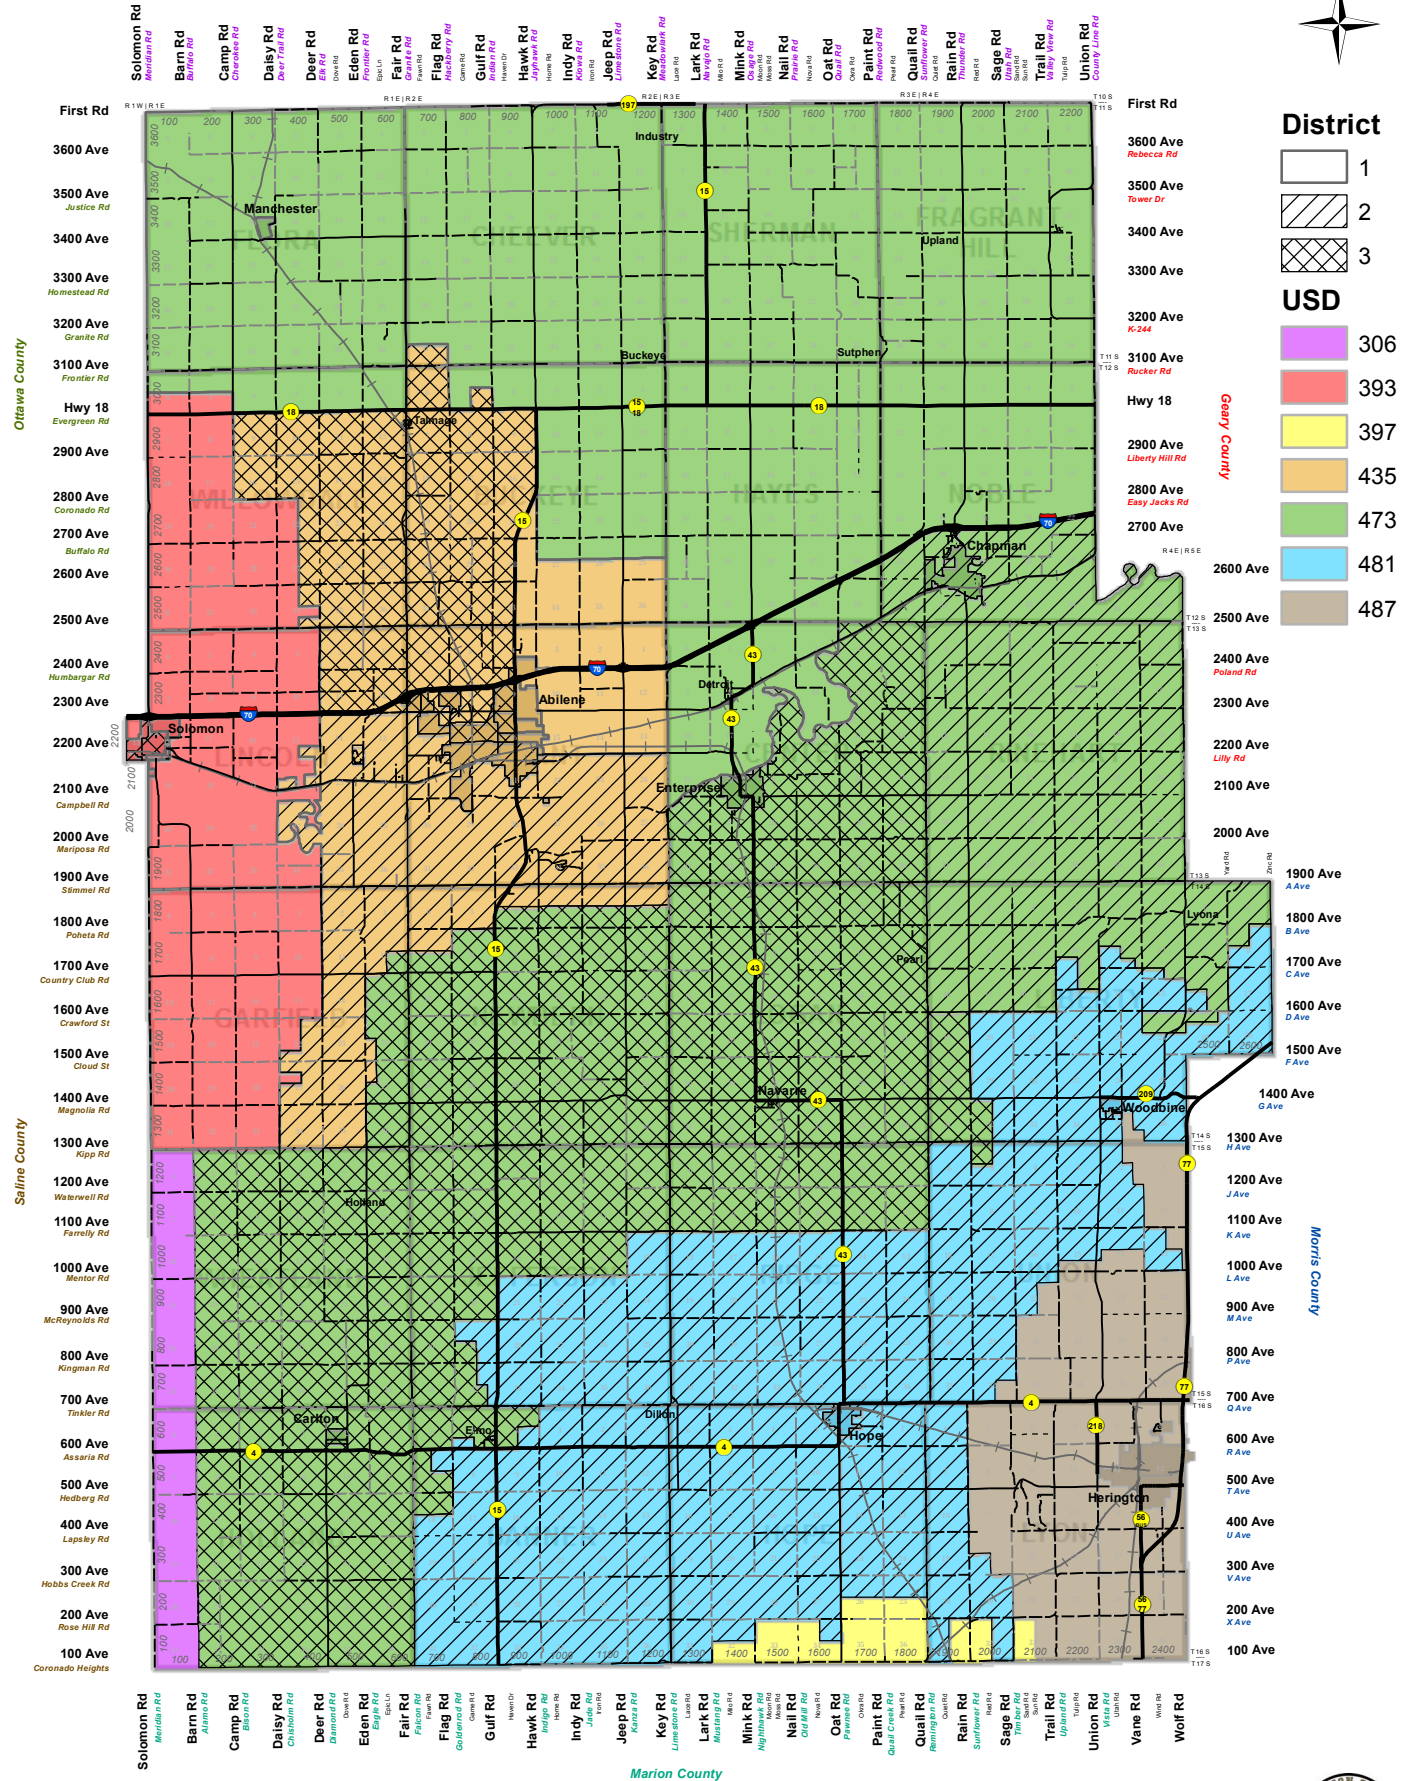

DICKINSON COUNTY SCHOOL MEMBER DISTRICTS

Clay County

District

- 1 [White box]
- 2 [Diagonal lines box]
- 3 [Cross-hatch box]

USD

- 306 [Purple box]
- 393 [Red box]
- 397 [Yellow box]
- 435 [Orange box]
- 473 [Green box]
- 481 [Light blue box]
- 487 [Brown box]

Geary County

Morris County

PRINTED: 3/28/2016