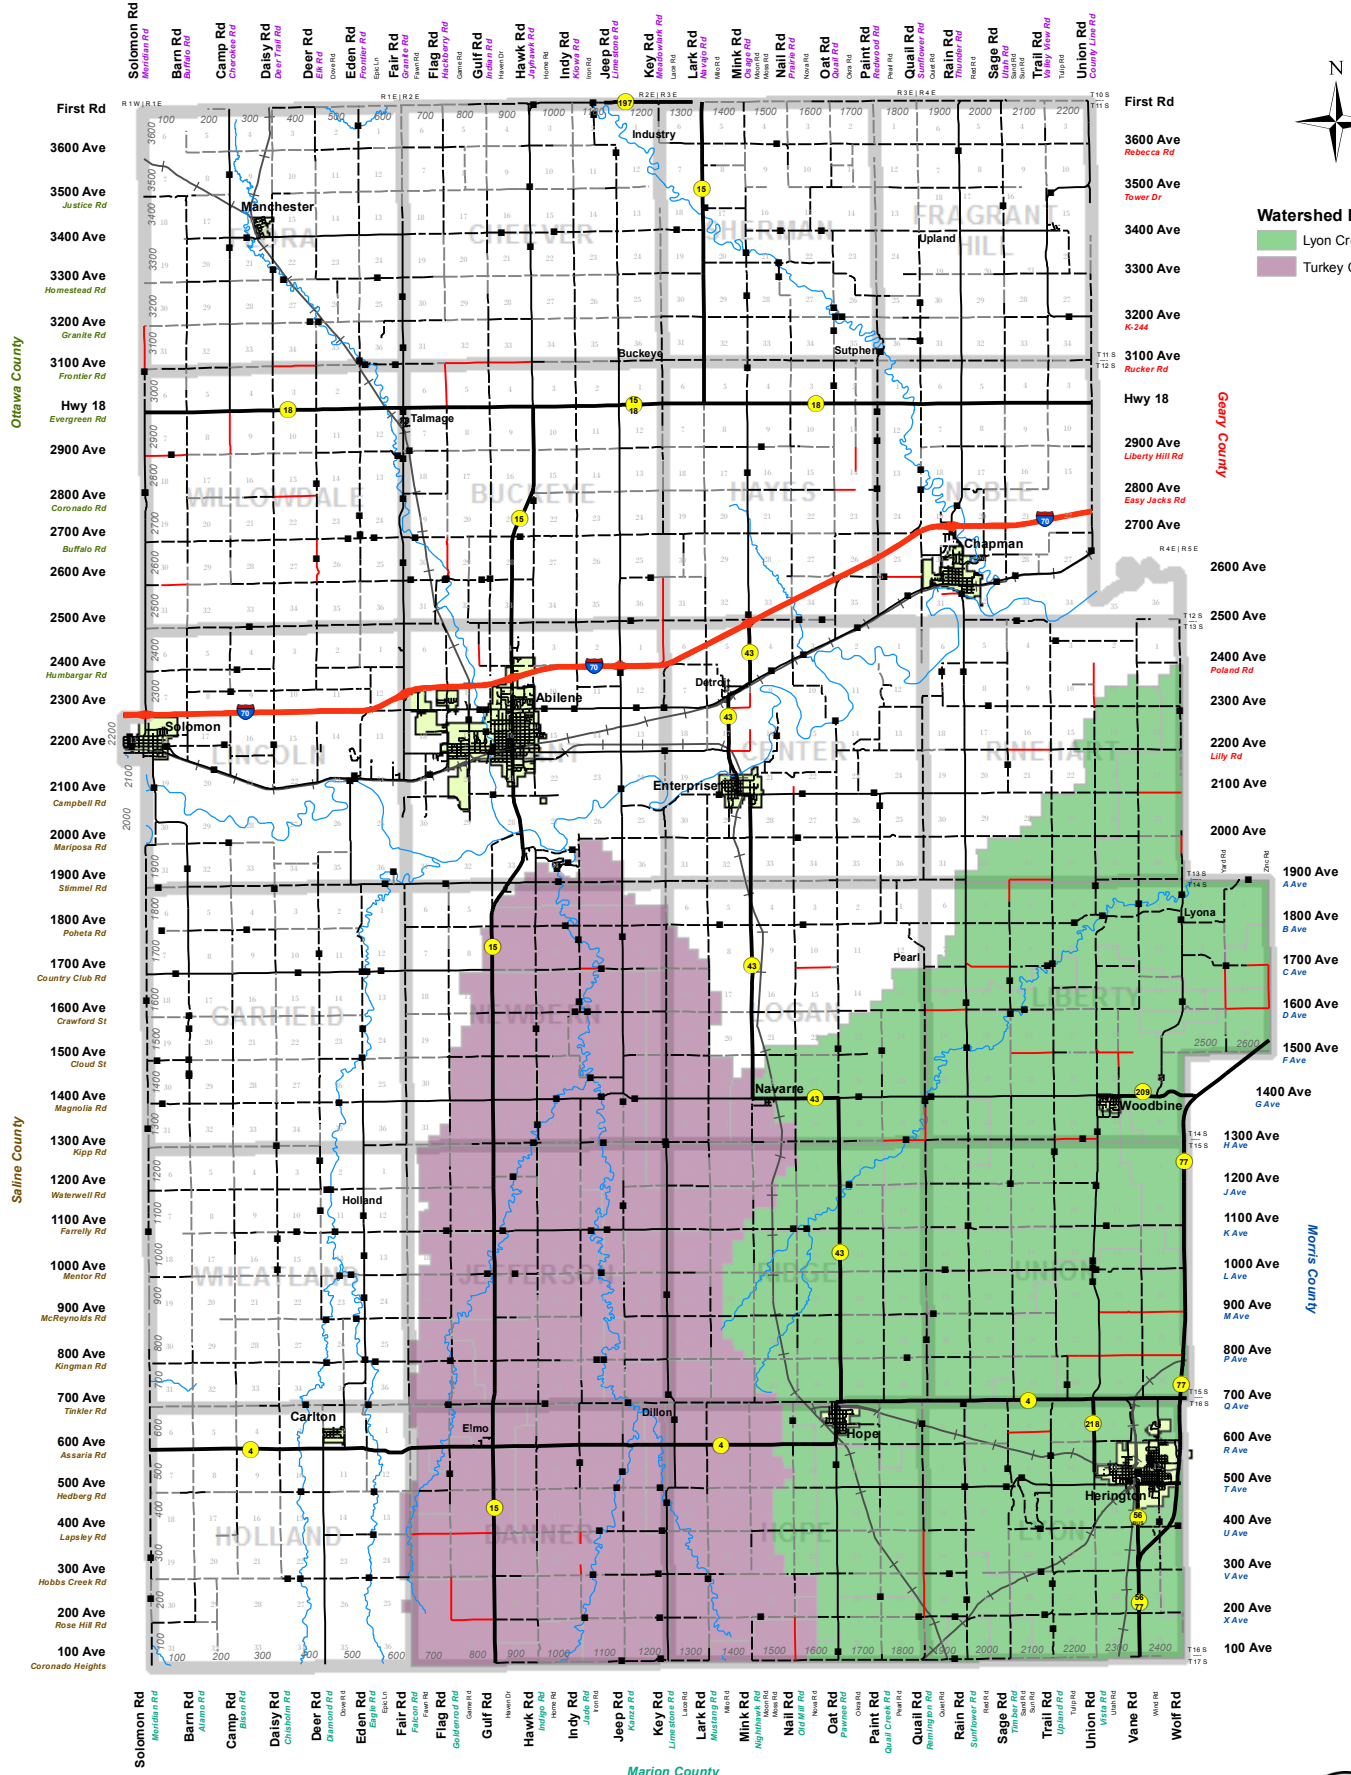

DICKINSON COUNTY WATERSHED TAX DISTRICTS

Clay County

Watershed Districts
 Lyon Creek #41
 Turkey Creek #32

Solomon Rd
Barn Rd
Camp Rd
Daisy Rd
Deer Rd
Eden Rd
Fair Rd
Flag Rd
Gulf Rd
Hawk Rd
Indy Rd
Jeep Rd
Key Rd
Lark Rd
Mink Rd
Nail Rd
Oat Rd
Paint Rd
Quail Rd
Rain Rd
Sage Rd
Trail Rd
Union Rd

Ottawa County

Saline County

Clay County

Morris County

Solomon Rd
Barn Rd
Camp Rd
Daisy Rd
Deer Rd
Eden Rd
Fair Rd
Flag Rd
Gulf Rd
Hawk Rd
Indy Rd
Jeep Rd
Key Rd
Lark Rd
Mink Rd
Nail Rd
Oat Rd
Paint Rd
Quail Rd
Rain Rd
Sage Rd
Trail Rd
Union Rd
Vane Rd
Wolf Rd

Marion County

PRINTED: 3/28/2016