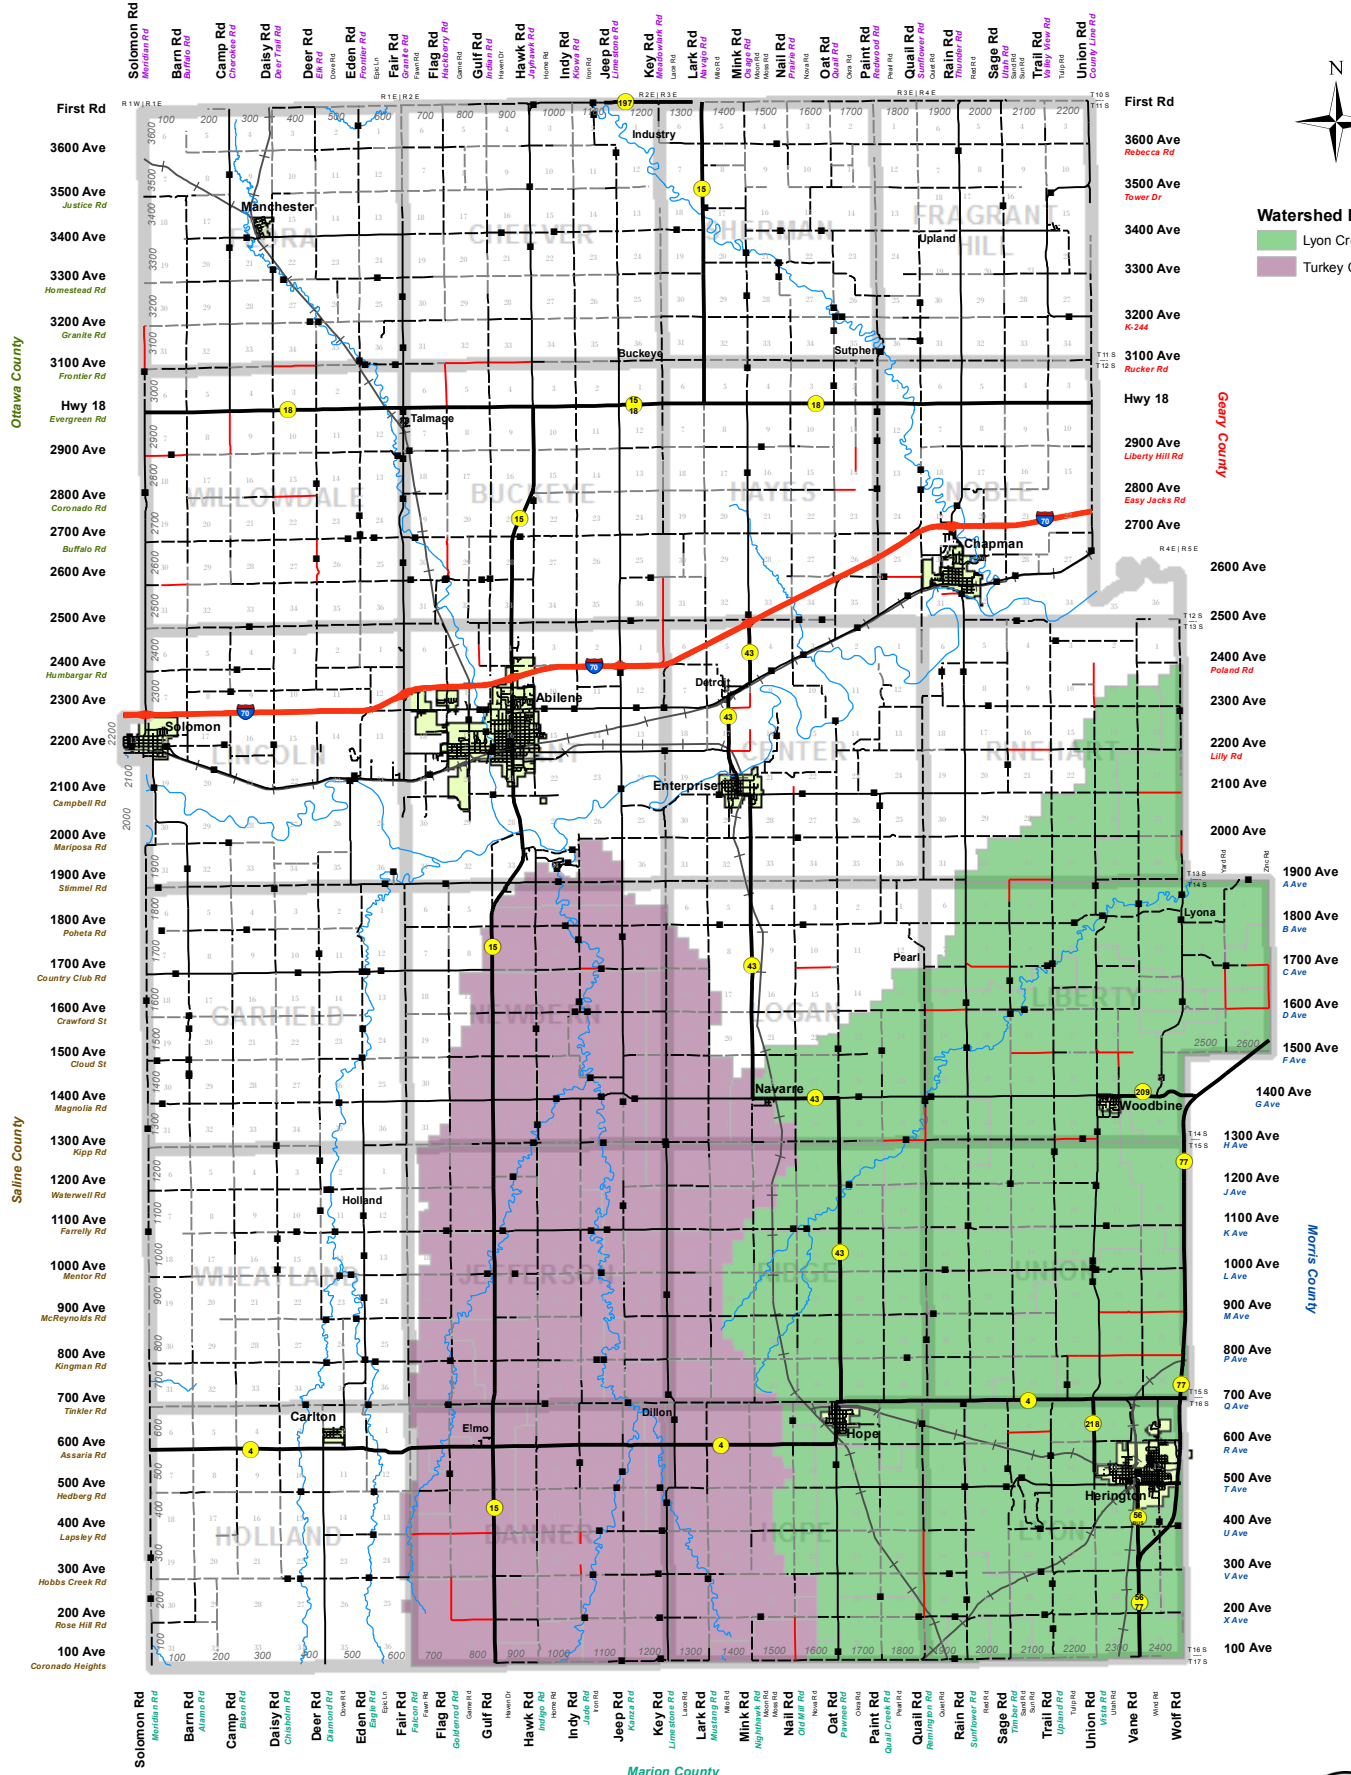

DICKINSON COUNTY WATERSHED TAX DISTRICTS

Clay County

Watershed Districts
 Lyon Creek #41
 Turkey Creek #32

PRINTED: 3/28/2016