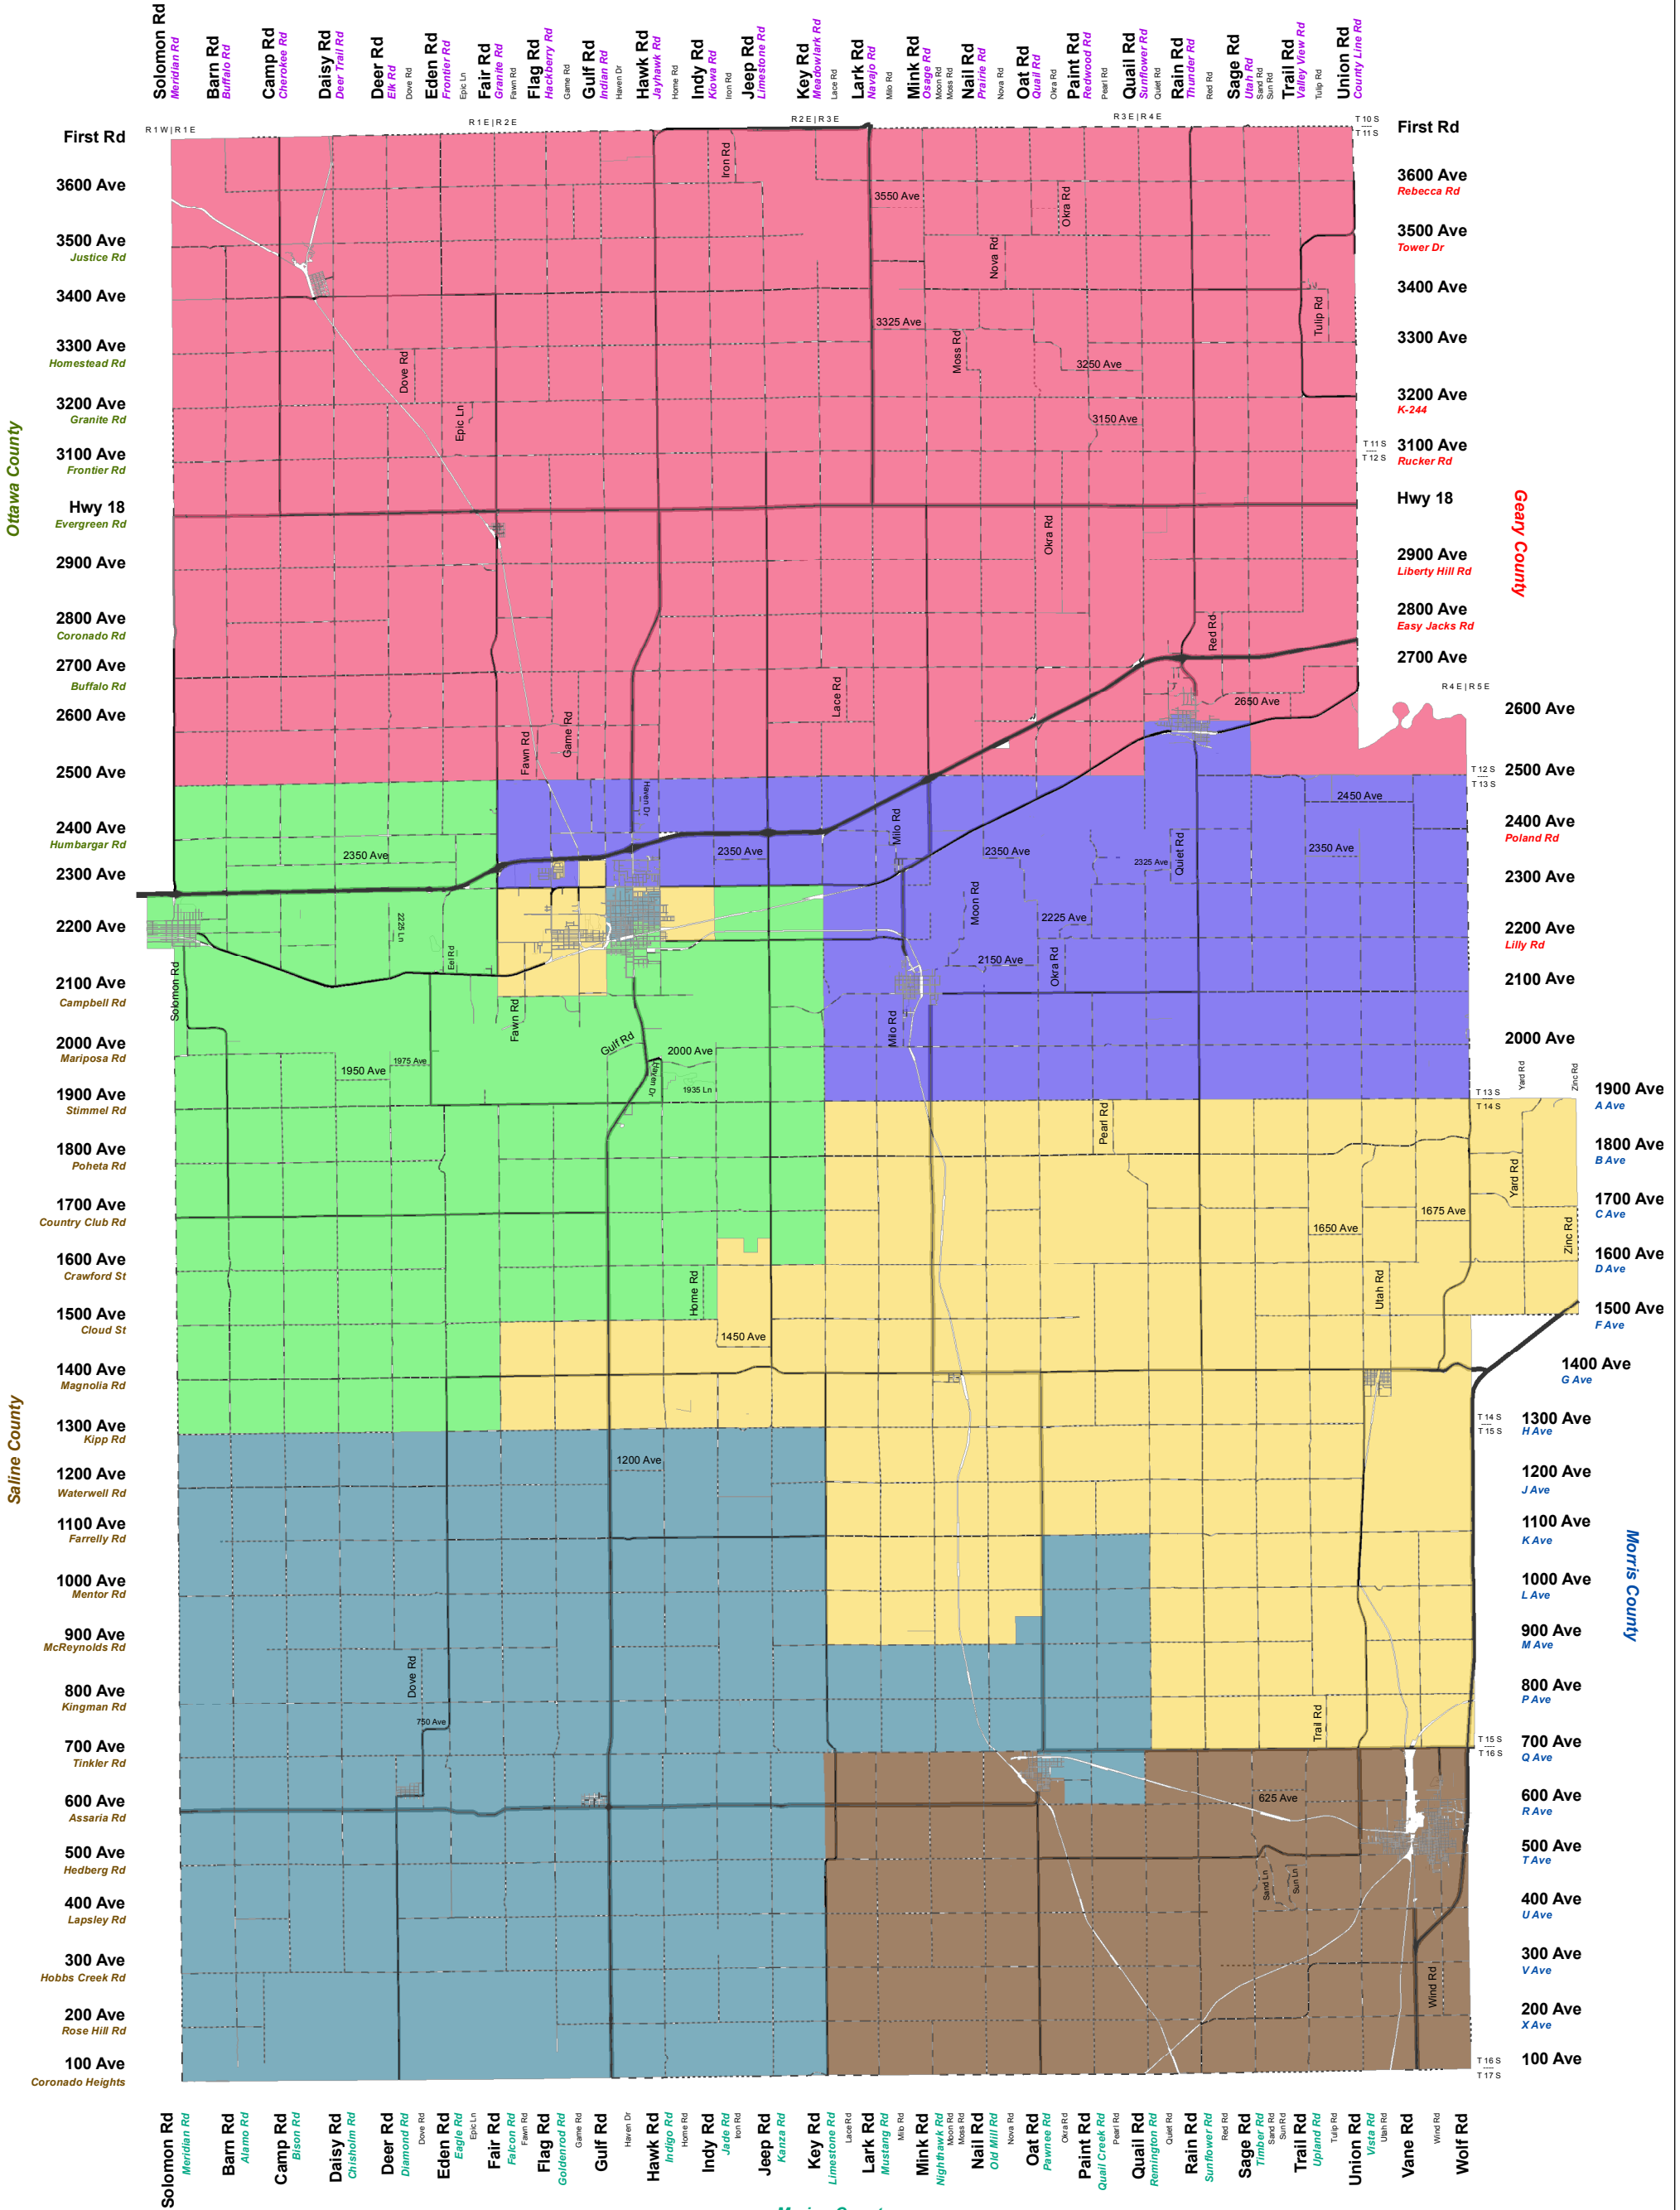

Six - Year Maintenance Plan

Clay County

Maint Year 2012 2013 2014 2015 2016 2017