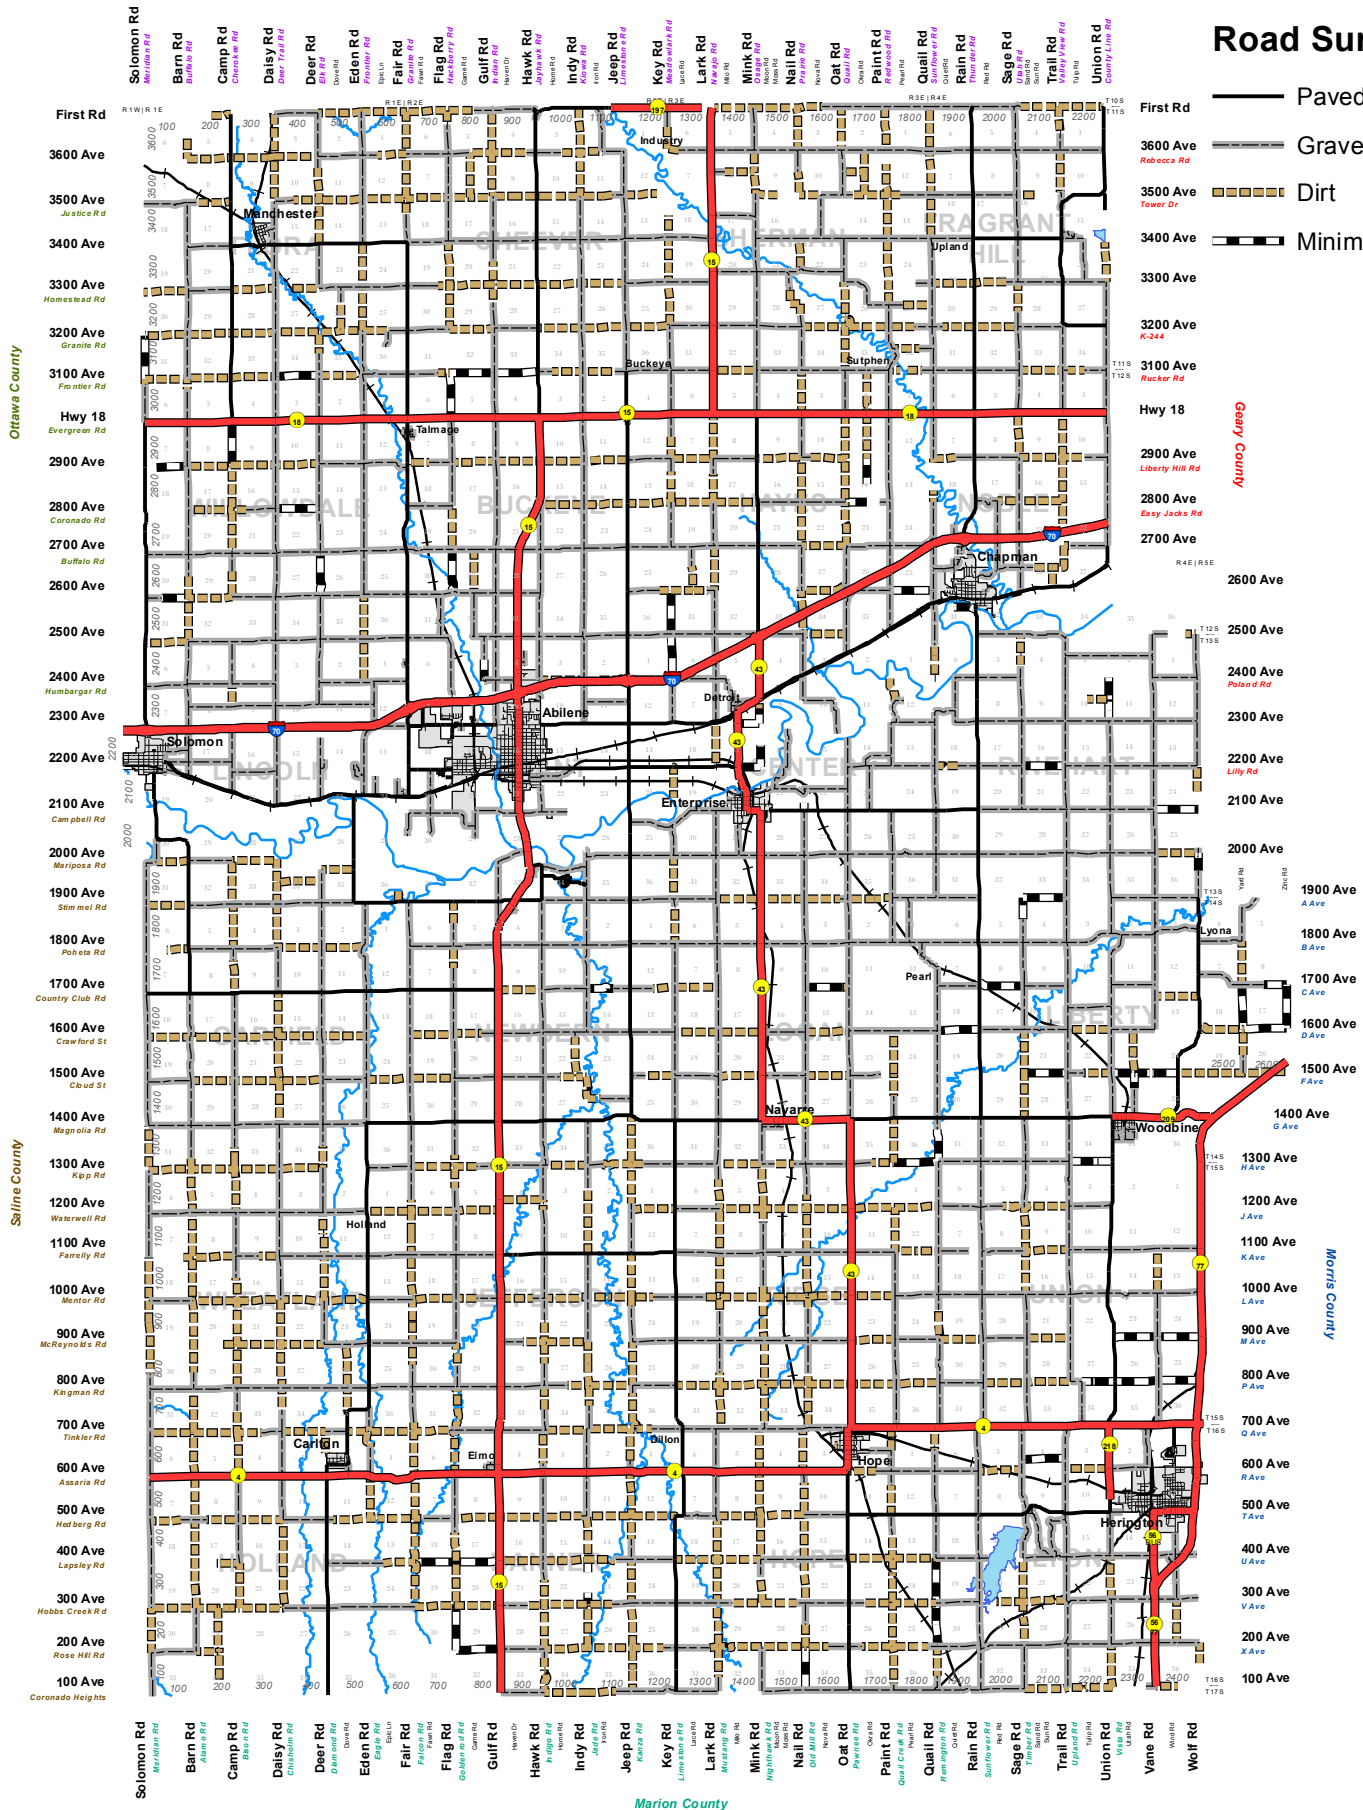

DICKINSON COUNTY

Clay County

Road Surface

- Paved
- Gravel
- Dirt
- Minimum Maint

Marion County

PRINTED: 10/31/2016
 This map is for informational purposes only and should not be used to determine precise boundaries, roadways, property boundary lines or legal descriptions. It shall not be construed to be an official survey of any data depicted.
 -Dickinson County GIS-